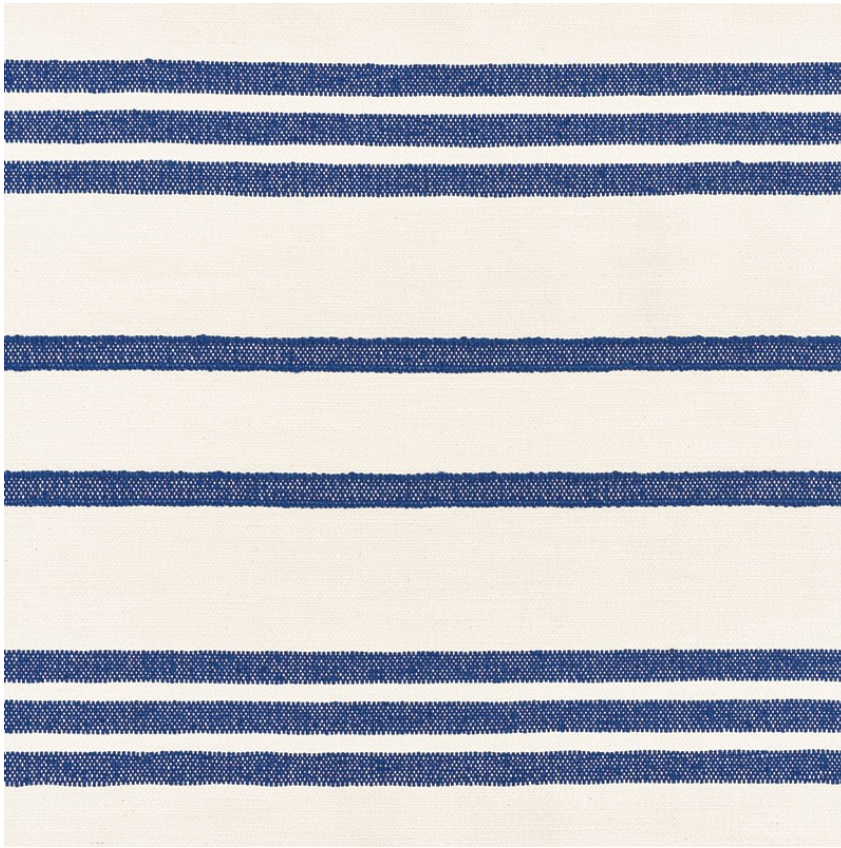

73291

DUNE STRIPE

COLOR: BLUE TYPE: FABRIC

WHAT MAKES THIS SPECIAL

Woven in Belgium, this fabric's soft stripes have raised edges, making it an attractive, textured upholstery option.

To check stock and price, request a physical memo, reserve or place an order, sign in to your account on www.fschumacher.com or our iOS app, or give us a call at **1-800-673-4221**

WIDTH
54" (137CM)

VERTICAL REPEAT
14" (36CM)

CONTENT
55% COTTON, 18% LINEN,
18% POLYACRYLIC, 8%
POLYESTER

LIGHT FASTNESS
N/A

HORIZONTAL REPEAT
NONE

MATCH
STRAIGHT

PERFORMANCE
N/A

COUNTRY OF FINISH
BELGIUM