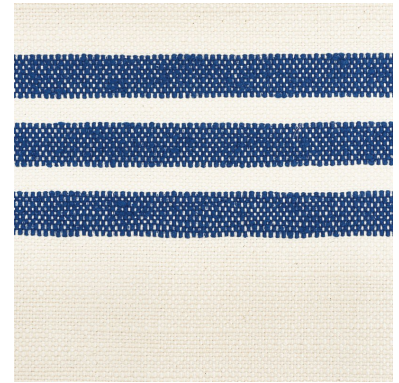

73291

DUNE STRIPE

COLOR: BLUE TYPE: FABRIC

**WHAT MAKES THIS SPECIAL**

Woven in Belgium, this fabric's soft stripes have raised edges, making it an attractive, textured upholstery option.

To check stock and price, request a physical memo, reserve or place an order, sign in to your account on [www.fschumacher.com](http://www.fschumacher.com) or our iOS app, or give us a call at **1-800-673-4221**

**WIDTH**  
54" (137CM)

**VERTICAL REPEAT**  
14" (36CM)

**CONTENT**  
55% COTTON, 18% LINEN,  
18% POLYACRYLIC, 8%  
POLYESTER

**LIGHT FASTNESS**  
N/A

**HORIZONTAL REPEAT**  
NONE

**MATCH**  
STRAIGHT

**PERFORMANCE**  
N/A