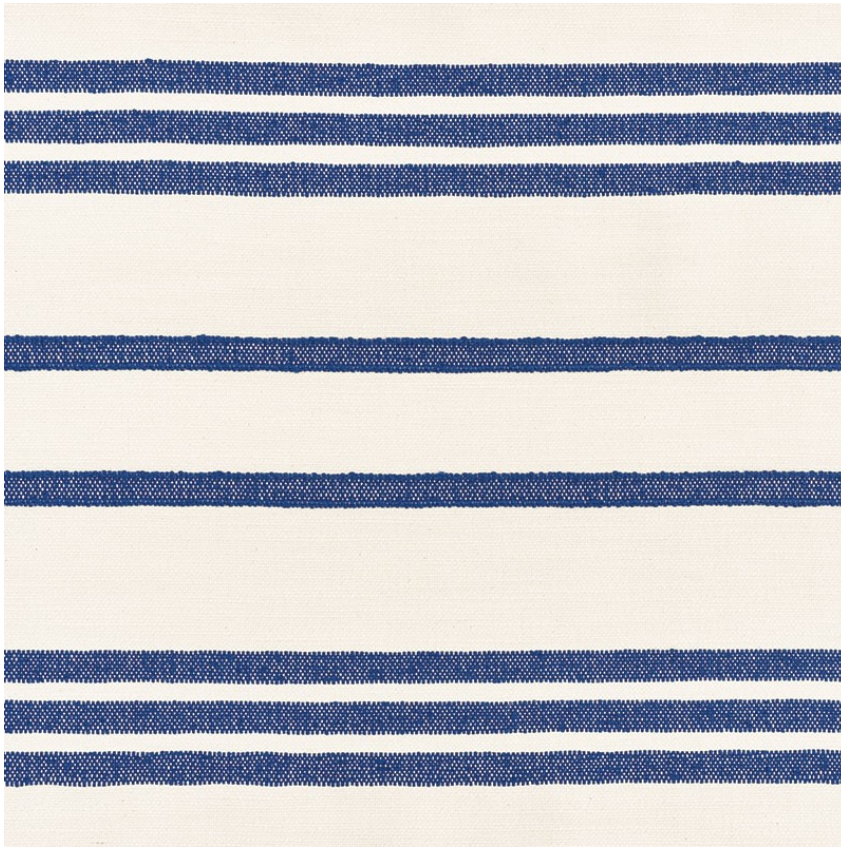

73291

DUNE STRIPE

COLOR: BLUE TYPE: FABRIC

**WHAT MAKES THIS SPECIAL**

Woven in Belgium, this fabric's soft stripes have raised edges, making it an attractive, textured upholstery option.

To check stock and price, request a physical memo, reserve or place an order, sign in to your account on [www.fschumacher.com](http://www.fschumacher.com) or our iOS app, or give us a call at **1-800-673-4221**

**WIDTH**  
54" (137CM)

**VERTICAL REPEAT**  
14" (36CM)

**CONTENT**  
55% COTTON, 18% LINEN,  
18% POLYACRYLIC, 8%  
POLYESTER

**LIGHT FASTNESS**  
N/A

**HORIZONTAL REPEAT**  
NONE

**MATCH**  
STRAIGHT

**PERFORMANCE**  
N/A