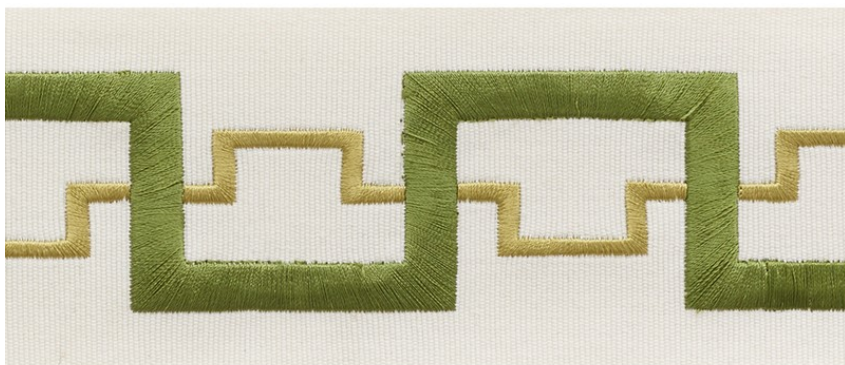

74352

TURRET TAPE

COLOR: LEAF TYPE: TRIM

WHAT MAKES THIS SPECIAL

A new take on a traditional Greek key pattern, this two-tone design adds dimension and interest along with an elegant edge.

To check stock and price, request a physical memo, reserve or place an order, sign in to your account on www.fschumacher.com or our iOS app, or give us a call at **1-800-673-4221**

WIDTH

2 3/4" (7CM)

VERTICAL REPEAT

NONE

CONTENT

75% COTTON, 25%
RAYON

LIGHT FASTNESS

N/A

HORIZONTAL REPEAT

3 7/8" (10CM)

MATCH

STRAIGHT

PERFORMANCE

N/A

COUNTRY OF FINISH

INDIA