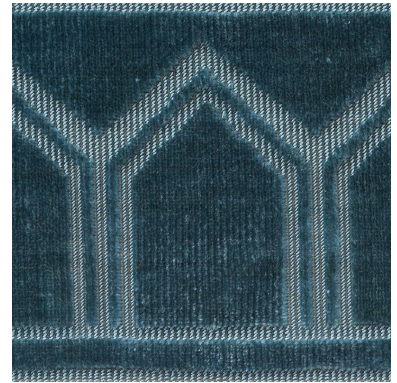

75731

VIZIER TAPE

COLOR: PATINA TYPE: TRIM

WHAT MAKES THIS SPECIAL

This luxe cut-velvet tape features a unique, geometric pattern derived from Ottoman architecture. It's a sumptuous and substantial trim for upholstery, pillows or curtain panels.

To check stock and price, request a physical memo, reserve or place an order, sign in to your account on www.fschumacher.com or our iOS app, or give us a call at **1-800-673-4221**

WIDTH
4" (10CM)

VERTICAL REPEAT
NONE

CONTENT
58% VISCOSE, 42%
COTTON

LIGHT FASTNESS
N/A

HORIZONTAL REPEAT
2" (5CM)

MATCH
STRAIGHT

PERFORMANCE
N/A

COUNTRY OF FINISH
INDIA

SCHUMACHER

FABRIC WALLPAPER TRIM FURNITURE CUSTOM/CONTRACT
RUGS AND CARPETS AVAILABLE AT PATTERSONFLYNNMARTIN.COM