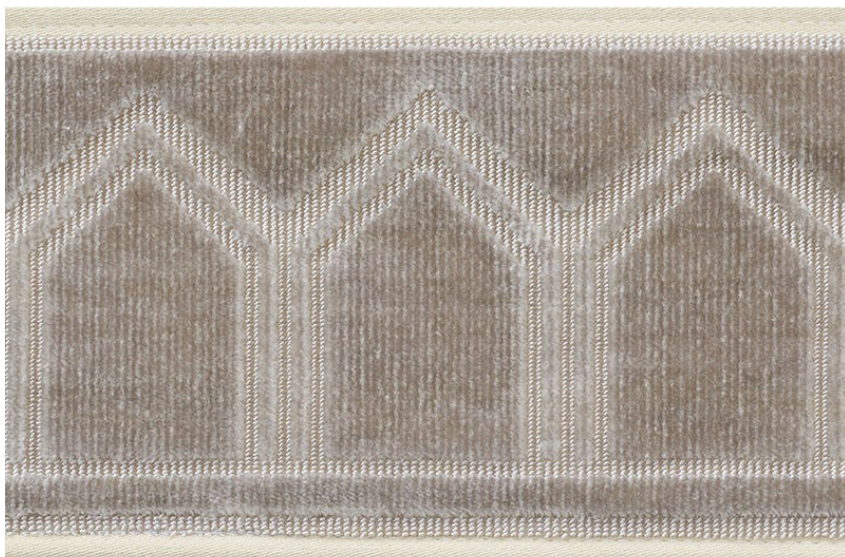

75732

VIZIER TAPE

COLOR: MOONSTONE TYPE: TRIM

WHAT MAKES THIS SPECIAL

This luxe cut-velvet tape features a unique, geometric pattern derived from Ottoman architecture. It's a sumptuous and substantial trim for upholstery, pillows or curtain panels.

To check stock and price, request a physical memo, reserve or place an order, sign in to your account on www.fschumacher.com or our iOS app, or give us a call at **1-800-673-4221**

WIDTH
4" (10CM)

VERTICAL REPEAT
NONE

CONTENT
58% VISCOSE, 42%
COTTON

LIGHT FASTNESS
N/A

HORIZONTAL REPEAT
2" (5CM)

MATCH
STRAIGHT

PERFORMANCE
N/A

COUNTRY OF FINISH
INDIA

SCHUMACHER

FABRIC WALLPAPER TRIM FURNITURE CUSTOM/CONTRACT
RUGS AND CARPETS AVAILABLE AT PATTERSONFLYNNMARTIN.COM