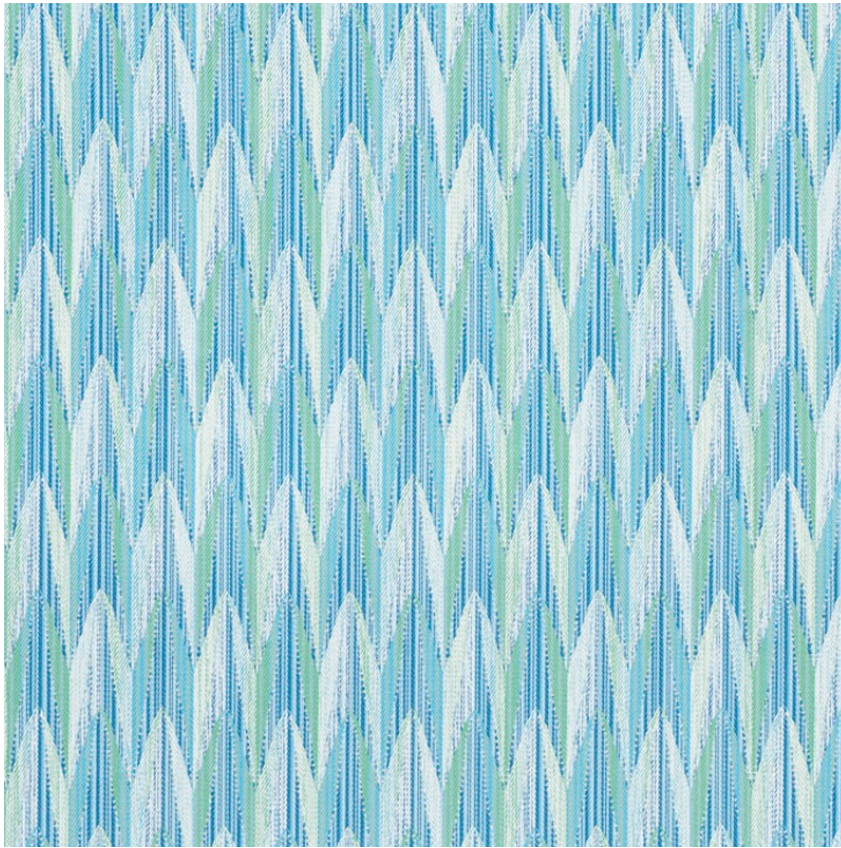

75910

VERDANT

COLOR: AQUA & LEAF TYPE: FABRIC

#### WHAT MAKES THIS SPECIAL

A soft and simple geometric that evokes its namesake, Arrowhead has a strié warp that creates a magical kaleidoscope of color.

To check stock and price, request a physical memo, reserve or place an order, sign in to your account on [www.fschumacher.com](http://www.fschumacher.com) or our iOS app, or give us a call at **1-800-673-4221**

WIDTH  
54 1/4" (138CM)

VERTICAL REPEAT  
6 3/8" (16CM)

CONTENT  
100% ACRYLIC

LIGHT FASTNESS  
6 YR GUAR

HORIZONTAL REPEAT  
6 7/8" (17CM)

MATCH  
STRAIGHT

PERFORMANCE  
N/A

COUNTRY OF FINISH  
FRANCE