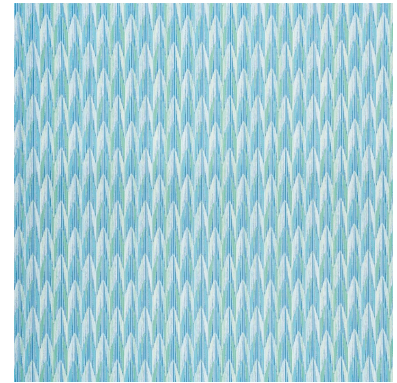

75910

VERDANT

COLOR: AQUA & LEAF TYPE: FABRIC

#### WHAT MAKES THIS SPECIAL

A soft and simple geometric that evokes its namesake, Arrowhead has a strié warp that creates a magical kaleidoscope of color.

To check stock and price, request a physical memo, reserve or place an order, sign in to your account on [www.fschumacher.com](http://www.fschumacher.com) or our iOS app, or give us a call at **1-800-673-4221**

WIDTH  
54 1/4" (138CM)

VERTICAL REPEAT  
6 3/8" (16CM)

CONTENT  
100% ACRYLIC

LIGHT FASTNESS  
6 YR GUAR

HORIZONTAL REPEAT  
6 7/8" (17CM)

MATCH  
STRAIGHT

PERFORMANCE  
N/A

COUNTRY OF FINISH  
FRANCE