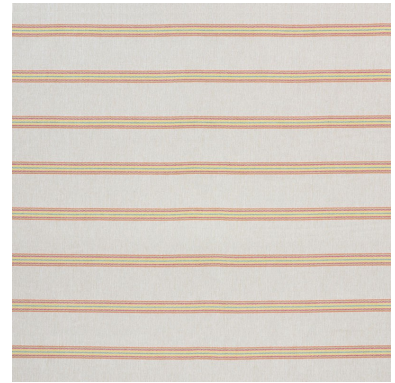

75971

GARDEN STRIPE

COLOR: MARIGOLD TYPE: FABRIC

**WHAT MAKES THIS SPECIAL**

A chunky weave with twisted mélange warp yarns, this horizontal, multi-color stripe has the look of an artisanal linen with the durability of an indoor/outdoor textile.

WIDTH  
53 1/4" (135CM)

VERTICAL REPEAT  
5 1/2" (14CM)

CONTENT  
100% POLYPROPYLEN

LIGHT FASTNESS  
6 YR GUAR

HORIZONTAL REPEAT  
NONE

MATCH  
STRAIGHT

PERFORMANCE  
MARTINDALE 40,000

COUNTRY OF FINISH  
BELGIUM