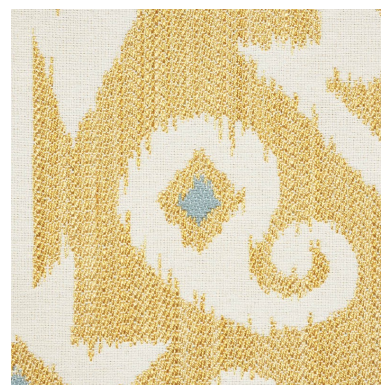

76523

CRUSOE IKAT

COLOR: YELLOW TYPE: FABRIC

WHAT MAKES THIS SPECIAL

Space-dyed yarns give this ikat a beautiful mélange effect. With fabulous dimension, it makes for an eye-catching, worldly upholstery fabric that feels at home just about anywhere.

To check stock and price, request a physical memo, reserve or place an order, sign in to your account on www.fschumacher.com or our iOS app, or give us a call at **1-800-673-4221**

WIDTH
55 7/8" (142M)

VERTICAL REPEAT
23 1/2" (60CM)

CONTENT
65% COTTON, 35%
VISCOSE

LIGHT FASTNESS
N/A

HORIZONTAL REPEAT
28" (71CM)

MATCH
STRAIGHT

PERFORMANCE
N/A

COUNTRY OF FINISH
ITALY

SCHUMACHER