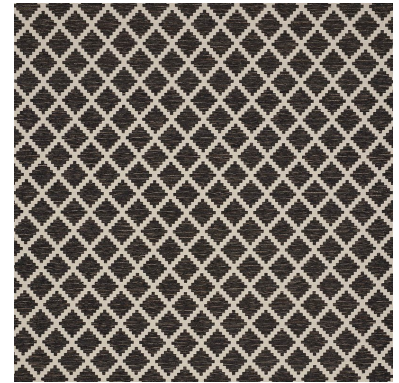

76540

TIBUR

COLOR: BLACK TYPE: FABRIC

#### WHAT MAKES THIS SPECIAL

Softened by velvety chenille and twisted accent yarns, this stylish and durable woven geometric is a rich alternative to a basic.

To check stock and price, request a physical memo, reserve or place an order, sign in to your account on [www.fschumacher.com](http://www.fschumacher.com) or our iOS app, or give us a call at 1-800-673-4221

WIDTH  
59 1/8" (150CM)

VERTICAL REPEAT  
5 3/4" (15CM)

CONTENT  
65% COTTON, 25%  
ACRYLIC, 10%  
POLYESTER

LIGHT FASTNESS  
N/A

HORIZONTAL REPEAT  
5" (13CM)

MATCH  
STRAIGHT

PERFORMANCE  
N/A

COUNTRY OF FINISH  
ITALY