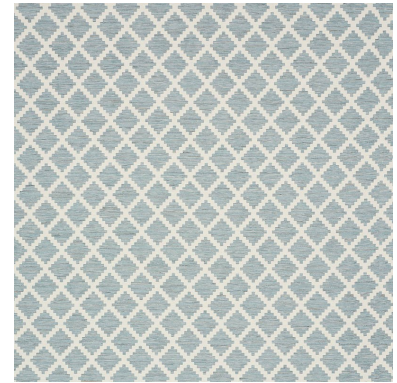

76543

TIBUR

COLOR: SKY TYPE: FABRIC

#### WHAT MAKES THIS SPECIAL

Softened by velvety chenille and twisted accent yarns, this stylish and durable woven geometric is a rich alternative to a basic.

To check stock and price, request a physical memo, reserve or place an order, sign in to your account on [www.fschumacher.com](http://www.fschumacher.com) or our iOS app, or give us a call at 1-800-673-4221

WIDTH  
59 1/8" (150CM)

VERTICAL REPEAT  
5 3/4" (15CM)

CONTENT  
65% COTTON, 25%  
ACRYLIC, 10%  
POLYESTER

LIGHT FASTNESS  
N/A

HORIZONTAL REPEAT  
5" (13CM)

MATCH  
STRAIGHT

PERFORMANCE  
N/A

COUNTRY OF FINISH  
ITALY