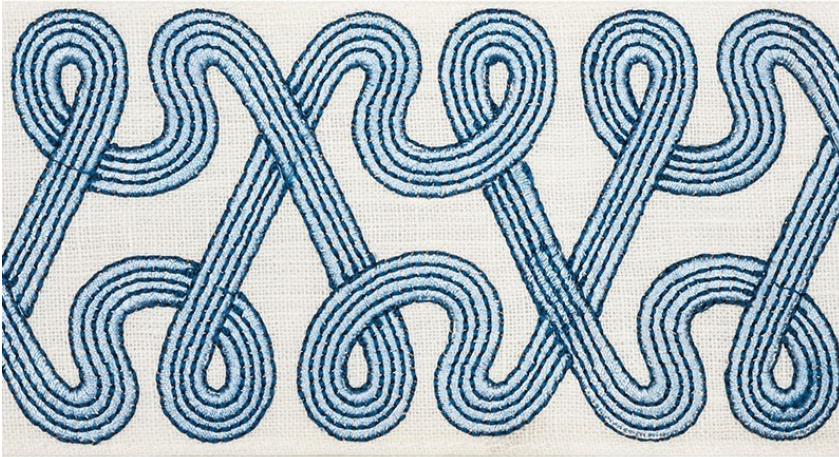

76731

FREEFORM TAPE

COLOR: SKY TYPE: TRIM

WHAT MAKES THIS SPECIAL

A whirling, twirling linear design that is beautifully embroidered on a linen ground, Freeform Tape is a fabulous finishing touch for pillows, upholstery and window treatments.

To check stock and price, request a physical memo, reserve or place an order, sign in to your account on www.fschumacher.com or our iOS app, or give us a call at **1-800-673-4221**

WIDTH

3 1/8" (8CM)

VERTICAL REPEAT

NONE

CONTENT

90% LINEN, 10% VISCOSE

LIGHT FASTNESS

N/A

HORIZONTAL REPEAT

3 7/8" (10CM)

MATCH