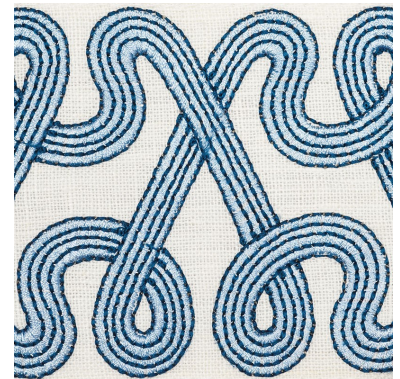

76731

FREEFORM TAPE

COLOR: SKY TYPE: TRIM

WHAT MAKES THIS SPECIAL

A whirling, twirling linear design that is beautifully embroidered on a linen ground, Freeform Tape is a fabulous finishing touch for pillows, upholstery and window treatments.

To check stock and price, request a physical memo, reserve or place an order, sign in to your account on www.fschumacher.com or our iOS app, or give us a call at **1-800-673-4221**

WIDTH

3 1/8" (8CM)

VERTICAL REPEAT

NONE

CONTENT

90% LINEN, 10% VISCOSE

LIGHT FASTNESS

N/A

HORIZONTAL REPEAT

3 7/8" (10CM)

MATCH