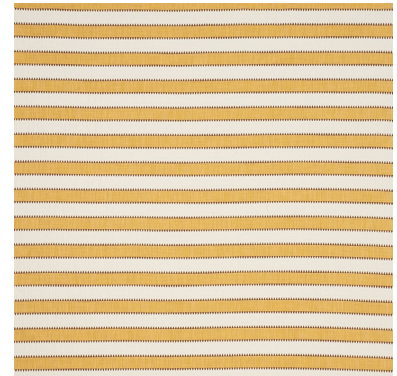

76752

ISOLDE STRIPE

COLOR: YELLOW TYPE: FABRIC

**WHAT MAKES THIS SPECIAL**

A graphic, sawtooth stripe matelassé that's just the right proportion for any kind of upholstery. Plus, it's reversible to give you even more options.

**WIDTH**  
52 1/2" (133CM)

**VERTICAL REPEAT**  
3 3/4" (10CM)

**CONTENT**  
72% COTTON, 22%  
ACRYLIC, 6% WOOL

**LIGHT FASTNESS**  
N/A

**HORIZONTAL REPEAT**  
1 3/4" (4CM)

**MATCH**  
STRAIGHT

**PERFORMANCE**  
N/A