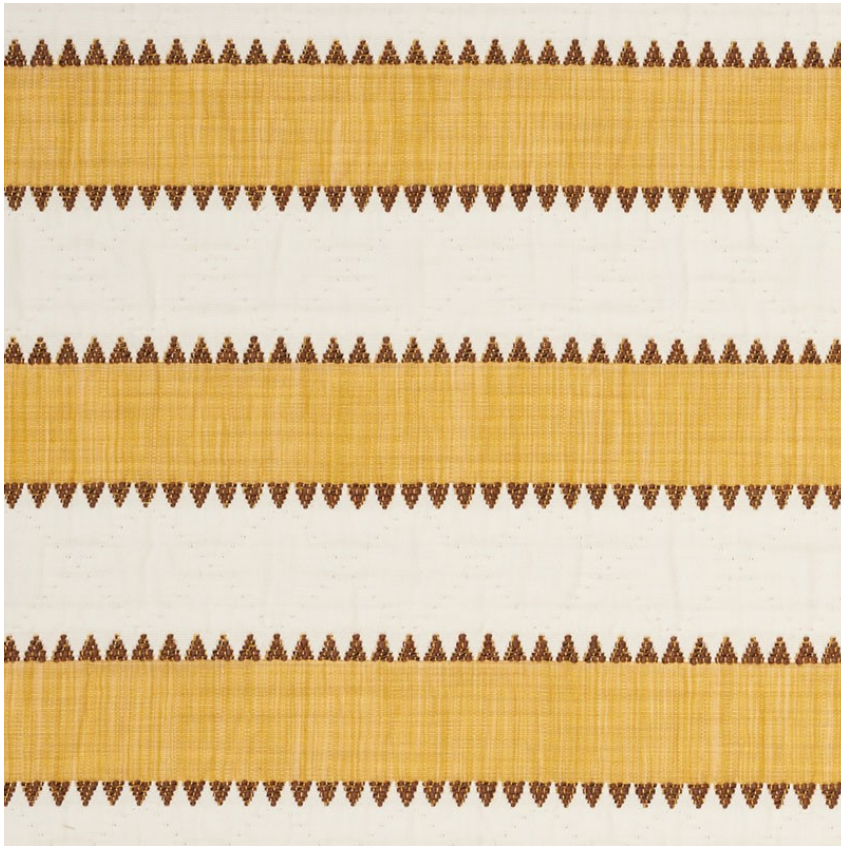

76752

ISOLDE STRIPE

COLOR: YELLOW TYPE: FABRIC

**WHAT MAKES THIS SPECIAL**

A graphic, sawtooth stripe matelassé that's just the right proportion for any kind of upholstery. Plus, it's reversible to give you even more options.

**WIDTH**  
52 1/2" (133CM)

**VERTICAL REPEAT**  
3 3/4" (10CM)

**CONTENT**  
72% COTTON, 22%  
ACRYLIC, 6% WOOL

**LIGHT FASTNESS**  
N/A

**HORIZONTAL REPEAT**  
1 3/4" (4CM)

**MATCH**  
STRAIGHT

**PERFORMANCE**  
N/A