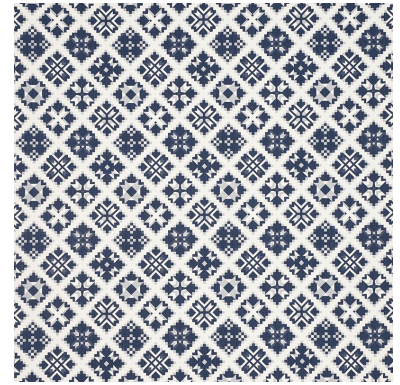

76760

TRISTAN PATCHWORK

COLOR: INDIGO TYPE: FABRIC

WHAT MAKES THIS SPECIAL

With all the charm of a traditional quilt, Tristan Patchwork is a jacquard weave with wonderful character and dimension.

To check stock and price, request a physical memo, reserve or place an order, sign in to your account on www.fschumacher.com or our iOS app, or give us a call at **1-800-673-4221**

WIDTH
53 1/4" (135CM)

VERTICAL REPEAT
13 1/2" (34CM)

CONTENT
85% COTTON, 15%
ACRYLIC

LIGHT FASTNESS
N/A

HORIZONTAL REPEAT
VERT. 13 1/2" (34CM)

MATCH
STRAIGHT

PERFORMANCE
N/A

COUNTRY OF FINISH
ITALY