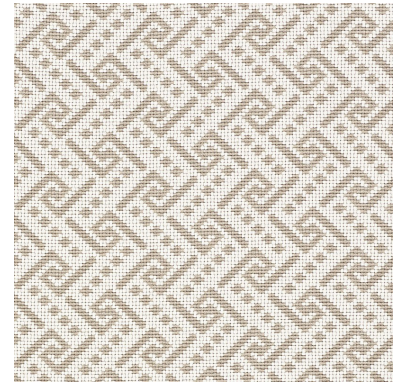

77121

IONIC WEAVE

COLOR: DUNE TYPE: FABRIC

#### WIDTH

54 3/4" (139CM)

#### VERTICAL REPEAT

2 1/8" (5CM)

#### CONTENT

47% RAYON, 40%  
COTTON, 10%  
POLYESTER, 3% NYLON