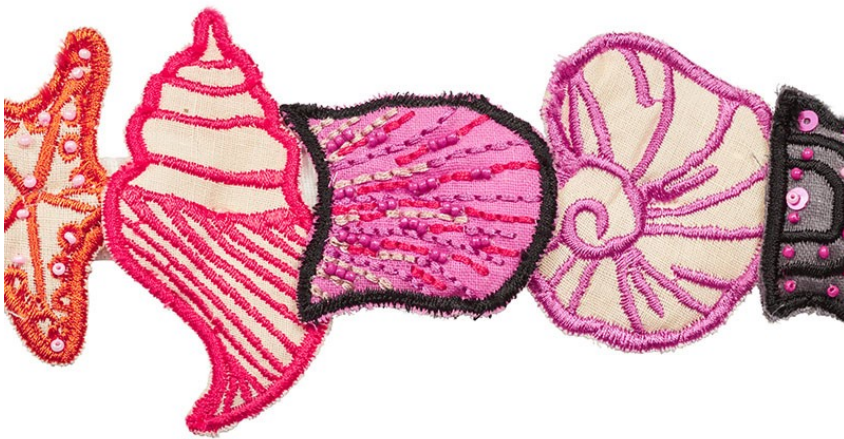

77261

SEA TREASURES TAPE

COLOR: PINK TYPE: TRIM

#### WHAT MAKES THIS SPECIAL

Hand-quilted and beaded seashells and starfish give evocative dimension to a beachy-chic accessory perfect for one-of-a-kind borders and flourishes that are whimsical and sophisticated.

WIDTH  
3" (8CM)

VERTICAL REPEAT  
NONE

CONTENT  
100% COTTON

LIGHT FASTNESS  
N/A

HORIZONTAL REPEAT  
NONE

MATCH  
NONE

PERFORMANCE  
N/A

COUNTRY OF FINISH  
INDIA